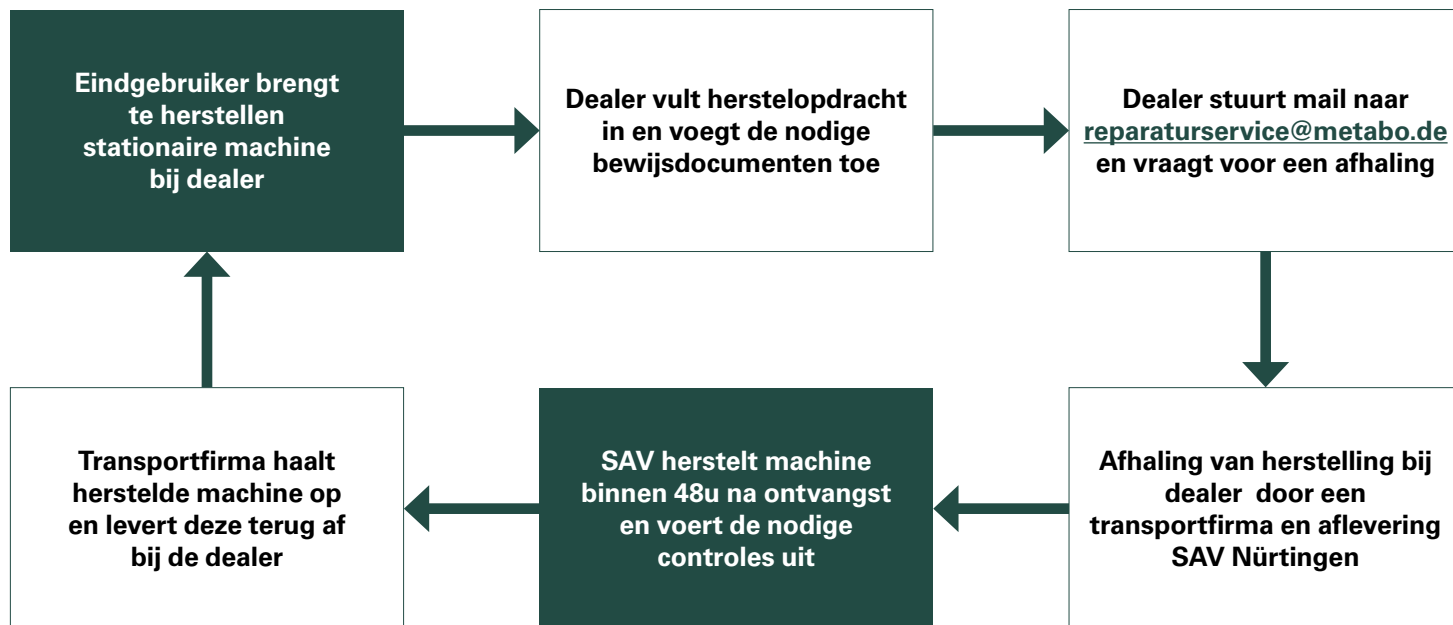

Procedure herstellingen voor stationaire machines

Het verloop: wie doet wat?

Documenten correct en volledig invullen

- Het "Reparatie document Metabo stationair" dient duidelijk leesbaar en zo volledig mogelijk ingevuld te worden met vooral aandacht naar (voorbeeld zie verder):
  1. Ontvangstdatum
  2. Uw ordernummer of referentienummer
  3. Naam van uw klant
  4. Indien noodzakelijk afwijkend afleveradres
  5. Typenummer en serienummer van de te herstellen machine, alsook de toebehoren die de machine vergezellen. Het is aangewezen om zo weinig mogelijk toebehoren met de machine mee te sturen.
  6. Indien garantie gelieve aankoopdatum te vermelden en kopie garantiebewijs of aankoopbewijs (factuur) bijvoegen alsook kopie XXL-registratie
  7. Duidelijk aankruisen wat u verlangt met duidelijke omschrijving van de klacht
- De reparatie-opdrachtformulieren worden bij Metabo aangevraagd en worden naar de dealer teruggestuurd.